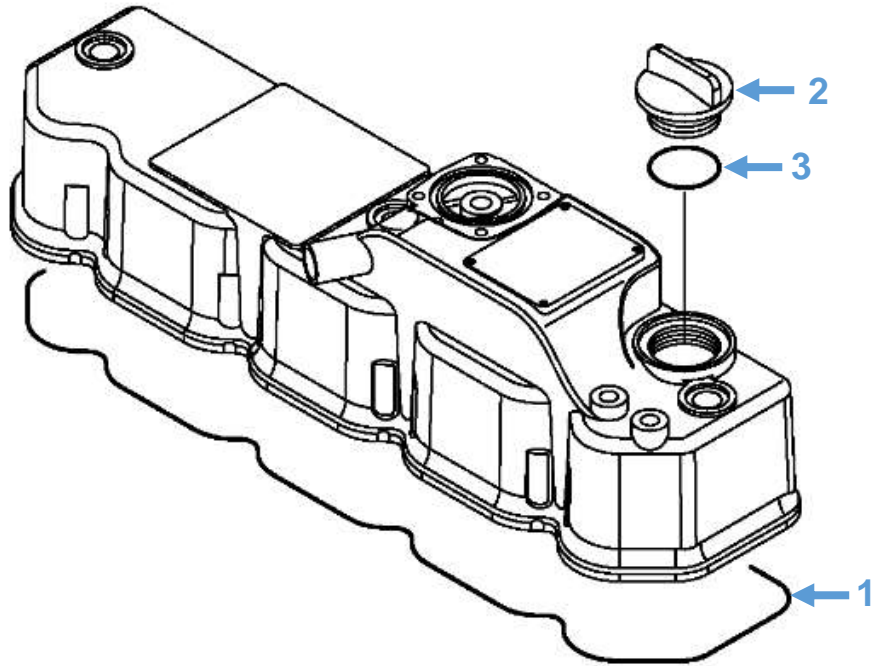

Engine Parts: Rocker Cover Gasket & Oil Cap

Diagram No.	Description	Part No.	Model
1	Rocker Cover Gasket	129601-11310	All
2	Oil Cap	124160-01751	All
3	Oil Cap O-Ring	24311-000320	All

Engine Parts: Cylinder Head Gasket