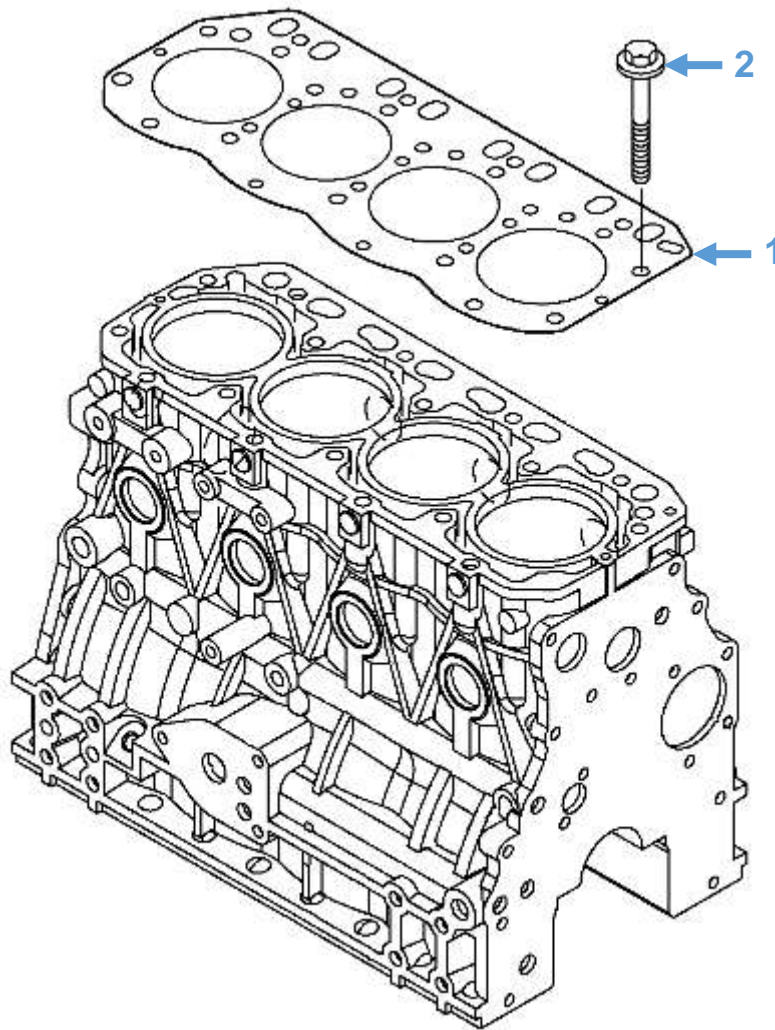

Engine Parts: Rocker Cover Gasket & Oil Cap

Diagram No.	Description	Part No.	Model
1	Rocker Cover Gasket	129601-11310	All
2	Oil Cap	124160-01751	All
3	Oil Cap O-Ring	24311-000320	All

Engine Parts: Cylinder Head Gasket