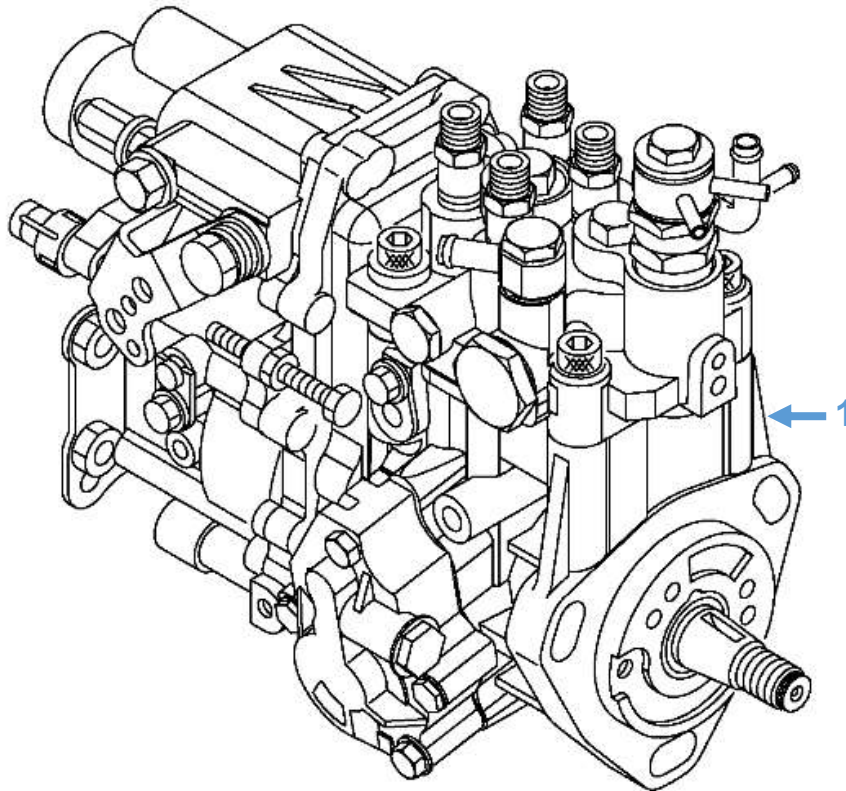

Engine Parts: Fuel Injection Pump

Diagram No.	Description	Part No.	Model
1	Fuel Injection Pump	729602-51310	Shire 05 50 Shire 06 50 Shire 09 50 Shire 11 50 Shire 12 50 Shire 14 50
		729688-51301	Shire 50