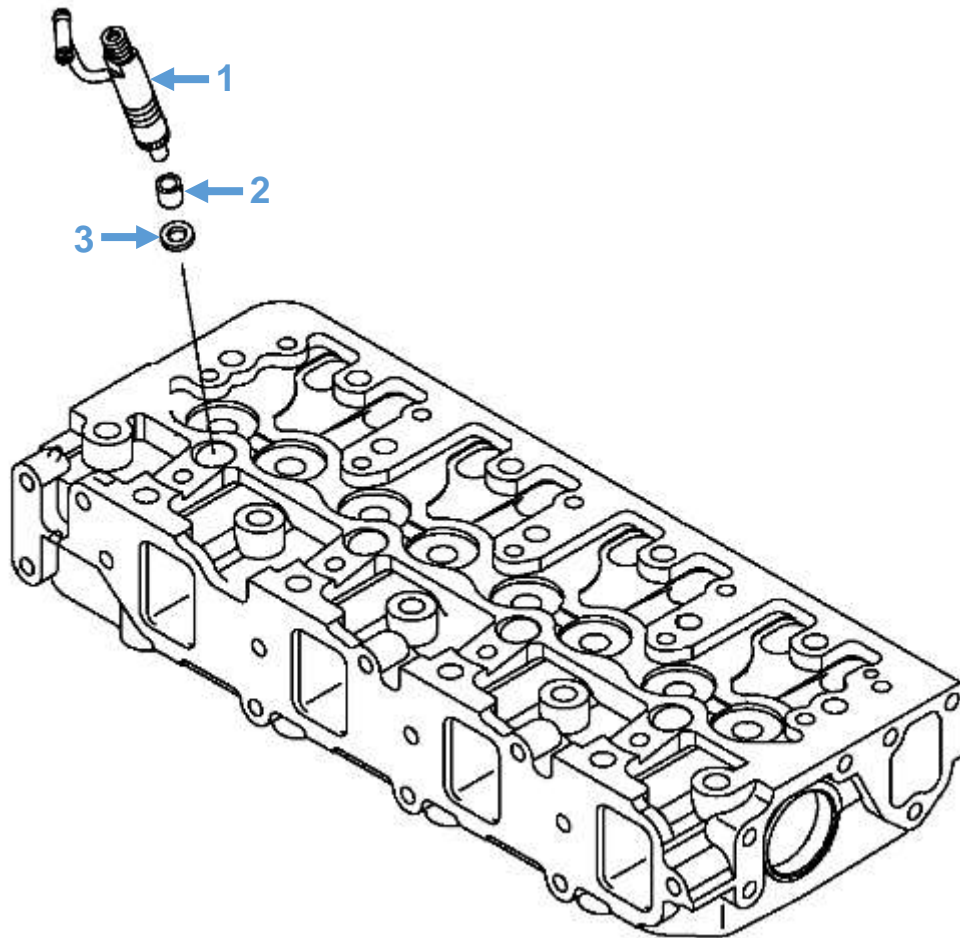

Engine Mount Parts

Description	Part No.	Model
Engine Mount	RDG3033	All
Engine Mount Stud Kit	RDG1867	All

Exhaust Manifold Blankets

Description	Part No.	Model
Exhaust Blanket	RDG9047745	Shire 50 (From Serial No 50- 02831)

Engine Parts: Injectors

Diagram No.	Description	Part No.	Model
1	Injector	729602-53101	Shire 05 50 Shire 06 50 Shire 09 50 Shire 11 50 Shire 12 50 Shire 14 50
		729604-53200	Shire 50
2	Injector Protector	119802-11870	All
3	Injector Seat	119625-11880	All