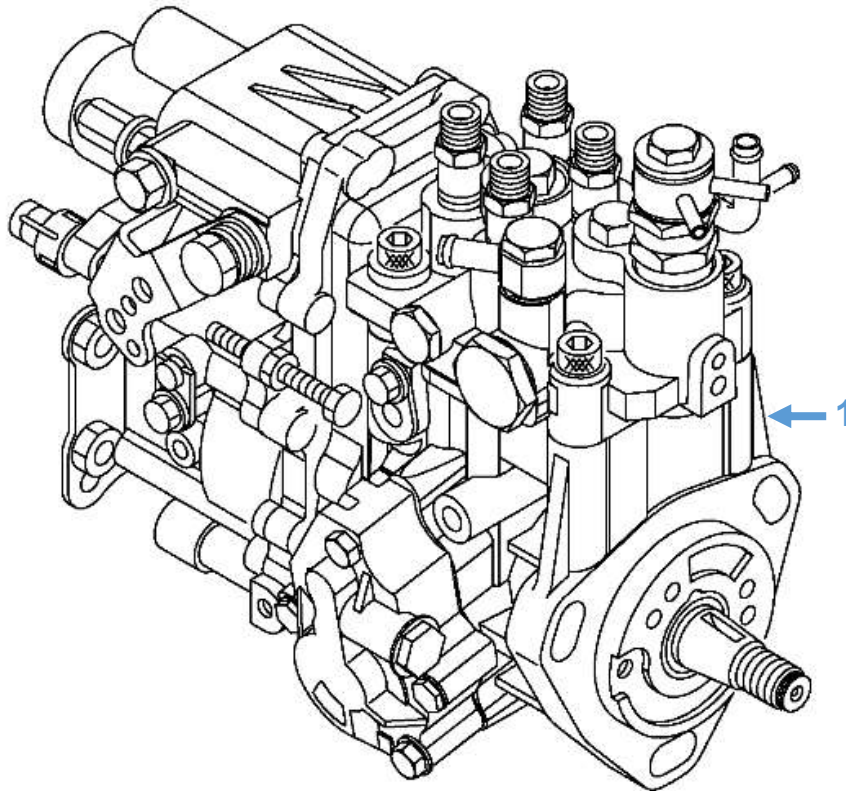

## Exhaust Manifold Blankets

Description	Part No.	Model
Exhaust Blanket	RDG9047745	All

**Engine Parts: Injectors**

Diagram No.	Description	Part No.	Model
1	Injector	729602-53101	Shire 11 38 Shire 12 38 Shire 14 38
		729604-53200	Shire 38
2	Injector Protector	119802-11870	All
3	Injector Seat	119625-11880	All

**Engine Parts: Fuel Injection Pump**

Diagram No.	Description	Part No.	Model
1	Fuel Injection Pump	729602-51310	Shire 11 38 Shire 12 38 Shire 14 38
		729688-51301	Shire 38

**Engine Parts: Rocker Cover Gasket & Oil Cap**

Diagram No.	Description	Part No.	Model
1	Rocker Cover Gasket	129601-11310	All
2	Oil Cap	124160-01751	All
3	Oil Cap O-Ring	24311-000320	All

**Engine Parts: Cylinder Head Gasket**

Diagram No.	Description	Part No.	Model
1	Cylinder Head Gasket	129407-01340	All
2	Cylinder Head Bolt	129150-01200	All