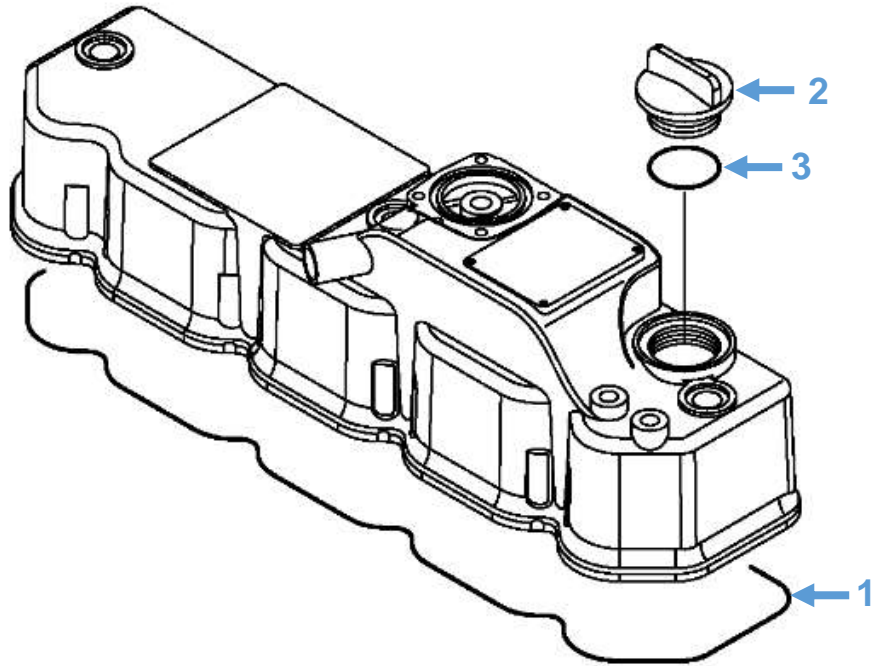

**Engine Parts: Fuel Injection Pump**

Diagram No.	Description	Part No.	Model
1	Fuel Injection Pump	729602-51310	Shire 11 38 Shire 12 38 Shire 14 38
		729688-51301	Shire 38

**Engine Parts: Rocker Cover Gasket & Oil Cap**