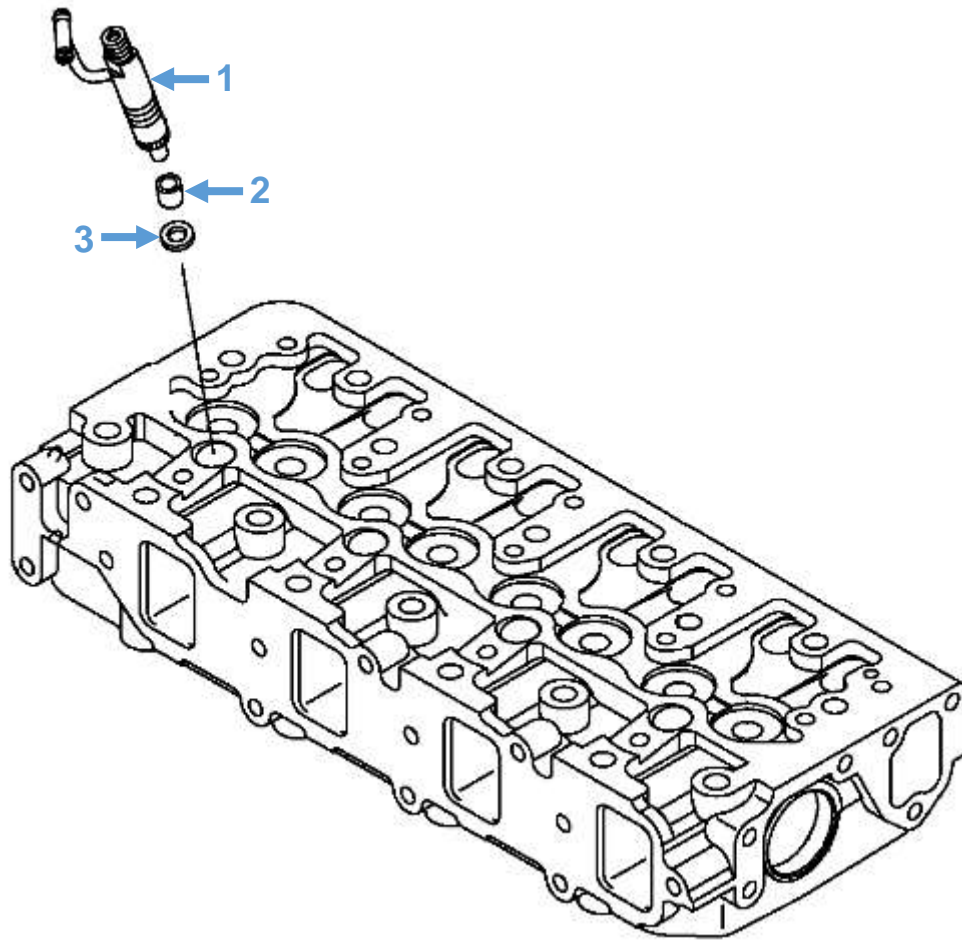

## Exhaust Manifold Blankets

Description	Part No.	Model
Exhaust Blanket	RDG9047745	All

**Engine Parts: Injectors**

Diagram No.	Description	Part No.	Model
1	Injector	729602-53101	Shire 11 38 Shire 12 38 Shire 14 38
		729604-53200	Shire 38
2	Injector Protector	119802-11870	All
3	Injector Seat	119625-11880	All

**Engine Parts: Fuel Injection Pump**

Diagram No.	Description	Part No.	Model
1	Fuel Injection Pump	729602-51310	Shire 11 38 Shire 12 38 Shire 14 38
		729688-51301	Shire 38

**Engine Parts: Rocker Cover Gasket & Oil Cap**

Diagram No.	Description	Part No.	Model
1	Rocker Cover Gasket	129601-11310	All
2	Oil Cap	124160-01751	All
3	Oil Cap O-Ring	24311-000320	All

**Engine Parts: Cylinder Head Gasket**

Diagram No.	Description	Part No.	Model
1	Cylinder Head Gasket	129407-01340	All
2	Cylinder Head Bolt	129150-01200	All