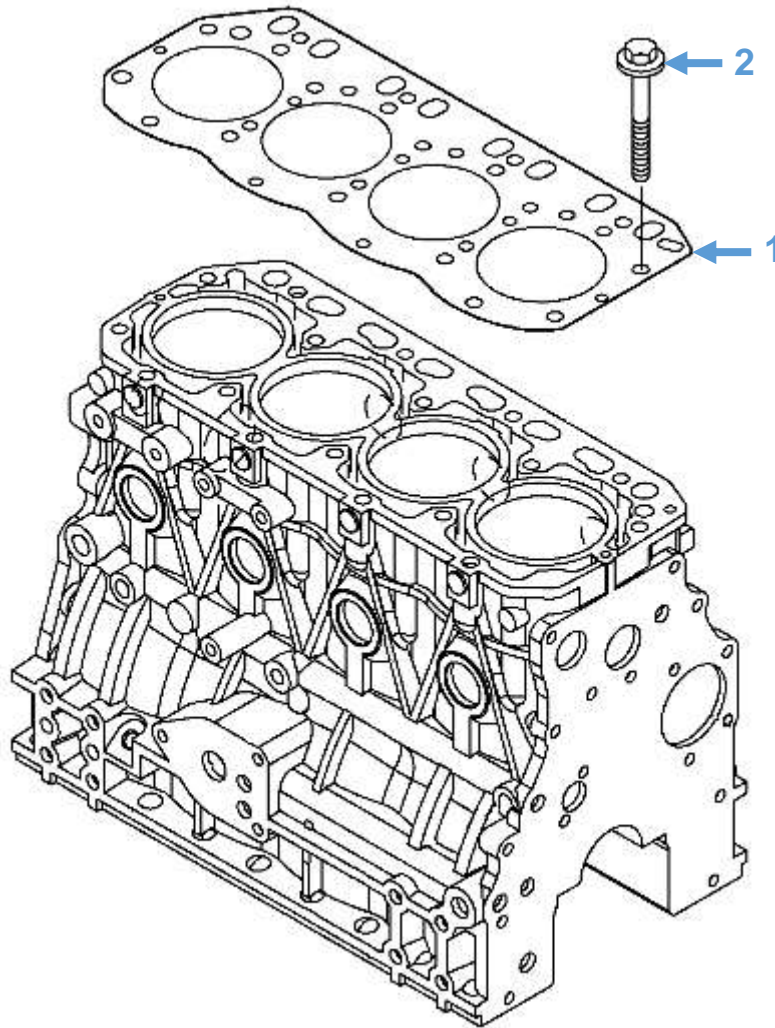

**Engine Parts: Fuel Injection Pump**

Diagram No.	Description	Part No.	Model
1	Fuel Injection Pump	729602-51310	Shire 11 38 Shire 12 38 Shire 14 38
		729688-51301	Shire 38

**Engine Parts: Rocker Cover Gasket & Oil Cap**

Diagram No.	Description	Part No.	Model
1	Rocker Cover Gasket	129601-11310	All
2	Oil Cap	124160-01751	All
3	Oil Cap O-Ring	24311-000320	All

**Engine Parts: Cylinder Head Gasket**

Diagram No.	Description	Part No.	Model
1	Cylinder Head Gasket	129407-01340	All
2	Cylinder Head Bolt	129150-01200	All