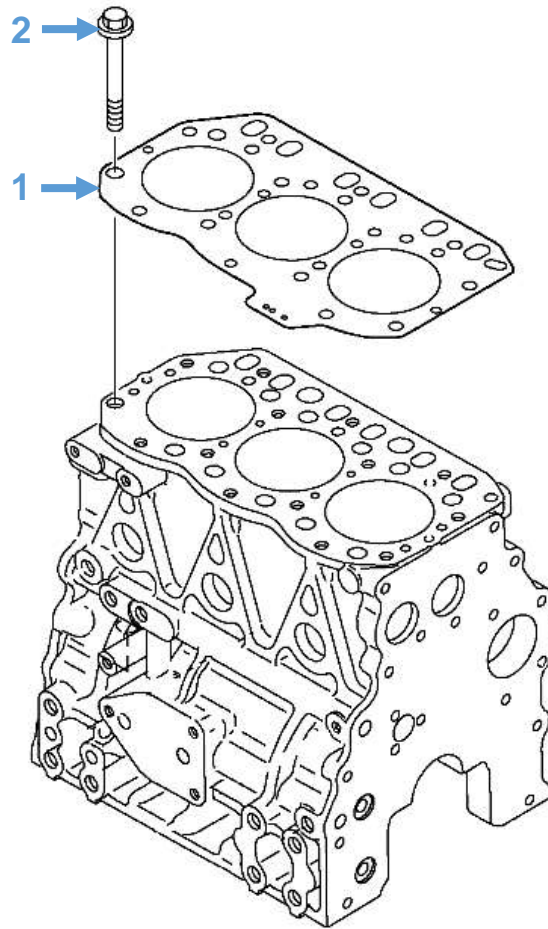

Engine Parts: Fuel Injection Pump

Diagram No.	Description	Part No.	Model
1	Fuel Injection Pump	719802-51310	Shire 05 35 Shire 06 35 Shire 11 35
2	Fuel Injection Pump	719933-51301	Shire 12 35 Shire 14 35 Shire 35

Engine Parts: Rocker Cover Gasket & Oil Cap

Diagram No.	Description	Part No.	Model
1	Rocker Cover Gasket	119802-11310	All
2	Oil Cap	124160-01751	All
3	Oil Cap O-Ring	24311-000320	All

Engine Parts: Cylinder Head Gasket

Diagram No.	Description	Part No.	Model
1	Cylinder Head Gasket	119812-01330	All
2	Cylinder Head Bolt	119810-01200	All

Accessories: Sterngear

Description	Part No.	Model
30" x 1.5" Diameter Propeller Shaft	EPB3841	All
Weldable Sterntube	EPB5534	All
Flexible Shaft Seal (to suit 1.5" shaft)	EPB5536	All

Accessories: Propellers

Description	Part No.	Model
16" x 9" 3 Blade Propeller	16X93PB	All*

***Suitable for a 1.5" Shaft, 12:1 Taper**

Accessories: Lever Controller

Description	Part No.	Model
Single Lever Control Unit (side mounted)	RDG92010055	All
3 Metre Cable	RDG92010056	All