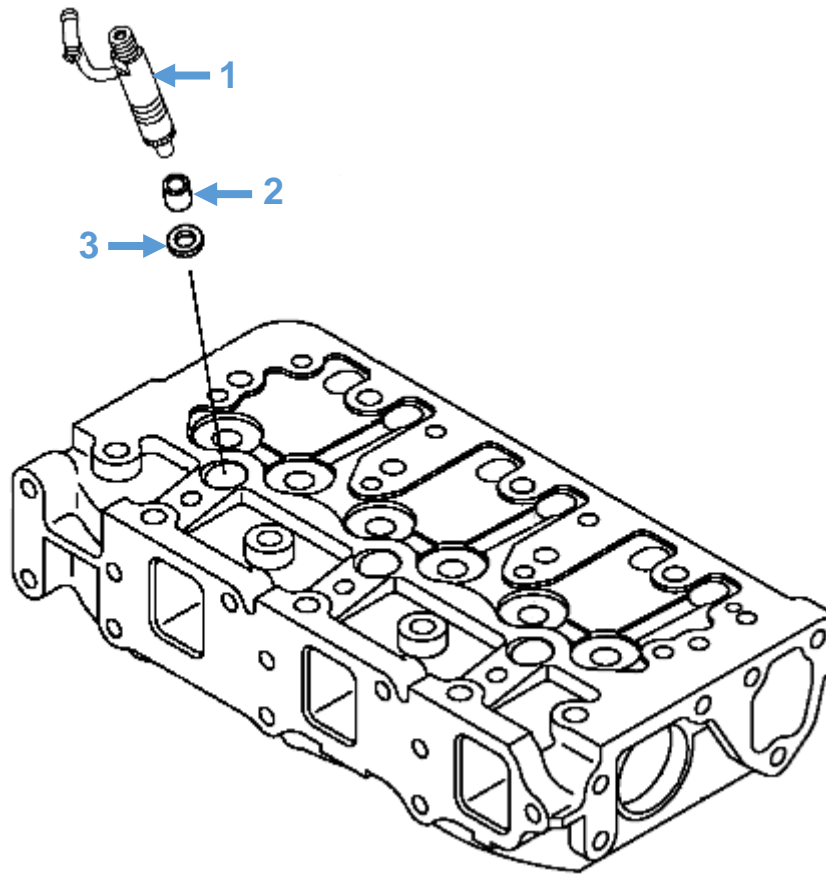

Exhaust Manifold Blankets

Description	Part No.	Model
Exhaust Blanket	RDG2478	All

Engine Parts: Injectors

Diagram No.	Description	Part No.	Model
1	Injector	719802-53101	Shire 05 35 Shire 06 35 Shire 11 35
		729008-53100	Shire 12 35 Shire 14 35 Shire 35
2	Injector Protector	119802-11870	All
3	Injector Seat	119625-11880	All