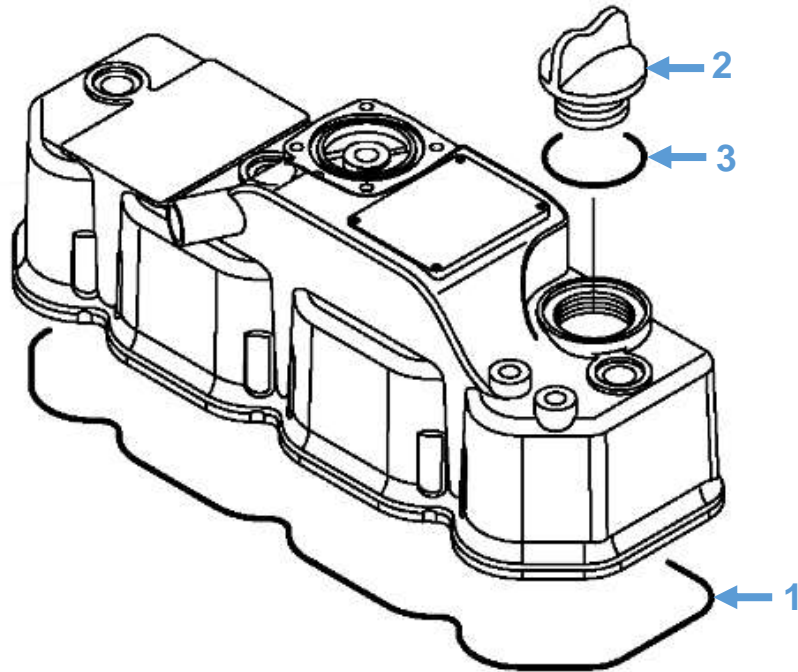

Engine Parts: Rocker Cover Gasket & Oil Cap

Diagram No.	Description	Part No.	Model
1	Rocker Cover Gasket	119802-11310	All
2	Oil Cap	124160-01751	All
3	Oil Cap O-Ring	24311-000320	All

Engine Parts: Cylinder Head Gasket

Diagram No.	Description	Part No.	Model
1	Cylinder Head Gasket	119812-01330	All
2	Cylinder Head Bolt	119810-01200	All

Accessories: Sterngear

Description	Part No.	Model
30" x 1.5" Diameter Propeller Shaft	EPB3841	All
Weldable Sterntube	EPB5534	All
Flexible Shaft Seal (to suit 1.5" shaft)	EPB5536	All