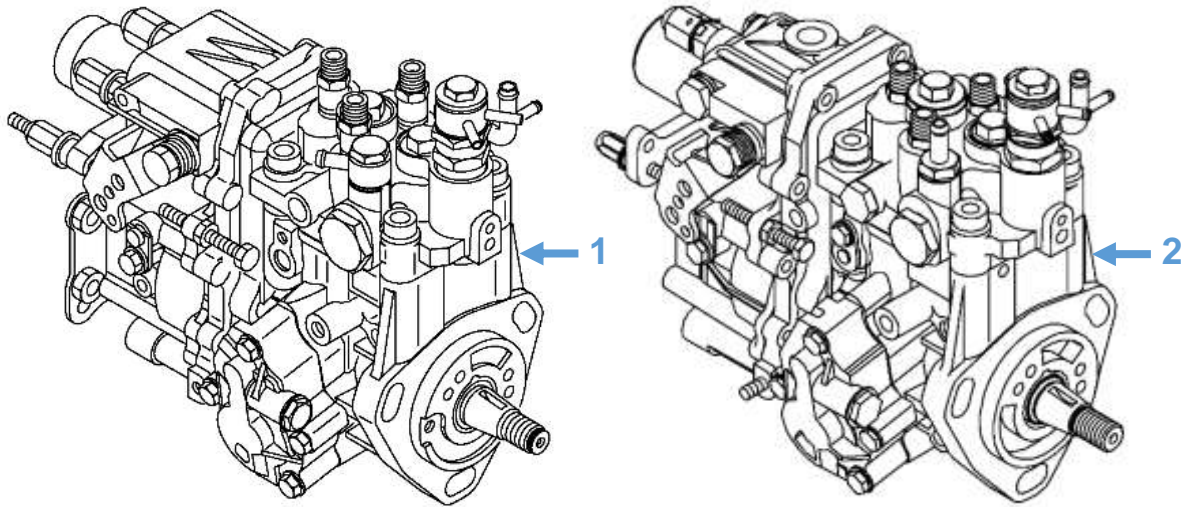

Engine Parts: Fuel Injection Pump

Diagram No.	Description	Part No.	Model
1	Fuel Injection Pump	719802-51310	Shire 05 35 Shire 06 35 Shire 11 35
2	Fuel Injection Pump	719933-51301	Shire 12 35 Shire 14 35 Shire 35