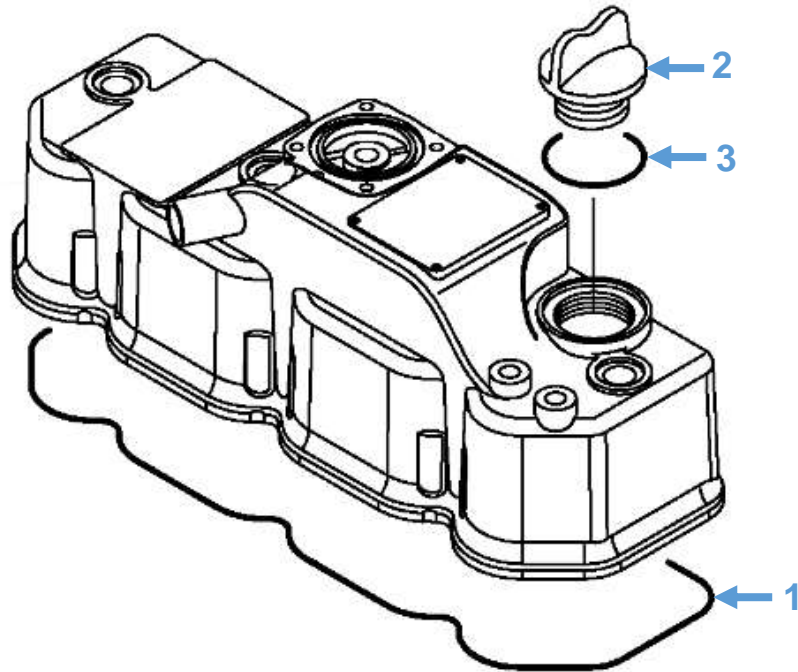

**Engine Parts: Fuel Injection Pump**

Diagram No.	Description	Part No.	Model
1	Fuel Injection Pump	719802-51310	Shire 05 33 Shire 06 33
2	Fuel Injection Pump	719933-51301	Shire 14 32 Shire 14 33

**Engine Parts: Rocker Cover Gasket & Oil Cap**