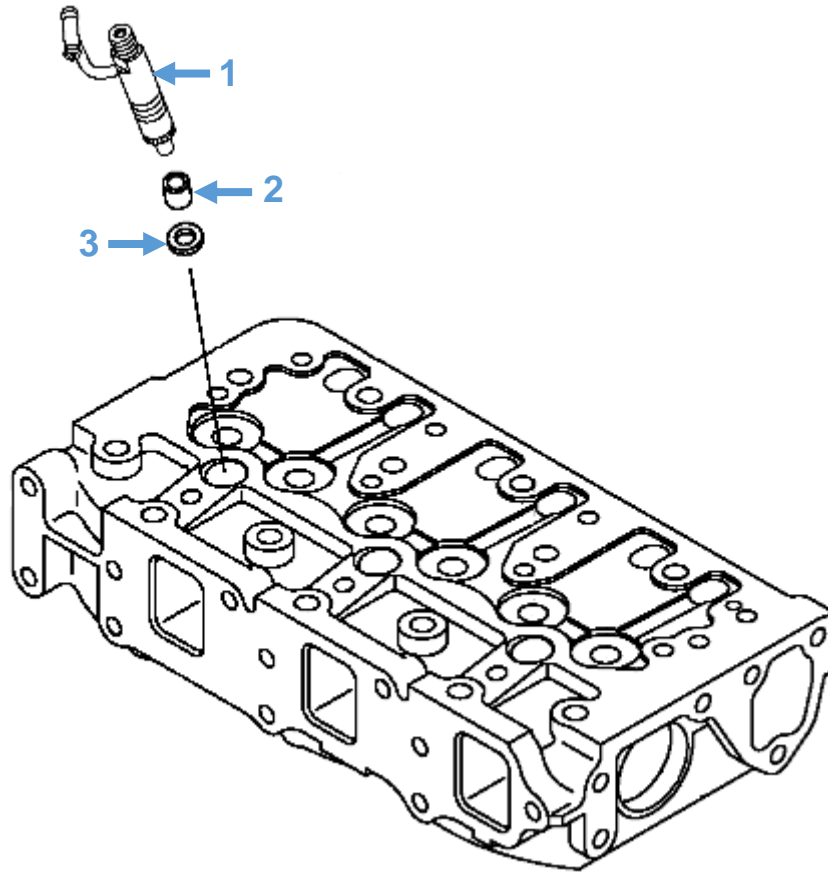

## Exhaust Manifold Blankets

Description	Part No.	Model
Exhaust Blanket	RDG2478	All

**Engine Parts: Injectors**

Diagram No.	Description	Part No.	Model
1	Injector	719802-53101	Shire 05 33 Shire 06 33
		729008-53100	Shire 14 32 Shire 14 33
2	Injector Protector	119802-11870	All
3	Injector Seat	119625-11880	All