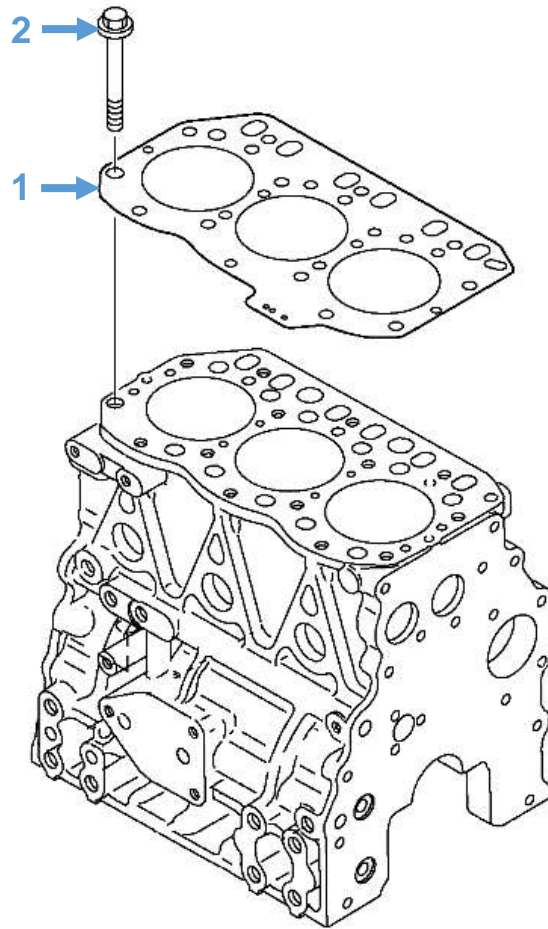

## Engine Parts: Cylinder Head Gasket

Diagram No.	Description	Part No.	Model
1	Cylinder Head Gasket	119812-01330	All
2	Cylinder Head Bolt	119810-01200	All

## Accessories: Sterngear

Description	Part No.	Model
30" x 1.5" Diameter Propeller Shaft	EPB3841	All
Weldable Sterntube	EPB5534	All
Flexible Shaft Seal (to suit 1.5" shaft)	EPB5536	All

## Accessories: Propellers

Description	Part No.	Model
16" x 9" 3 Blade Propeller	16X93PB	All*

**Suitable for a 1.5" Shaft, 12: 1 Taper**