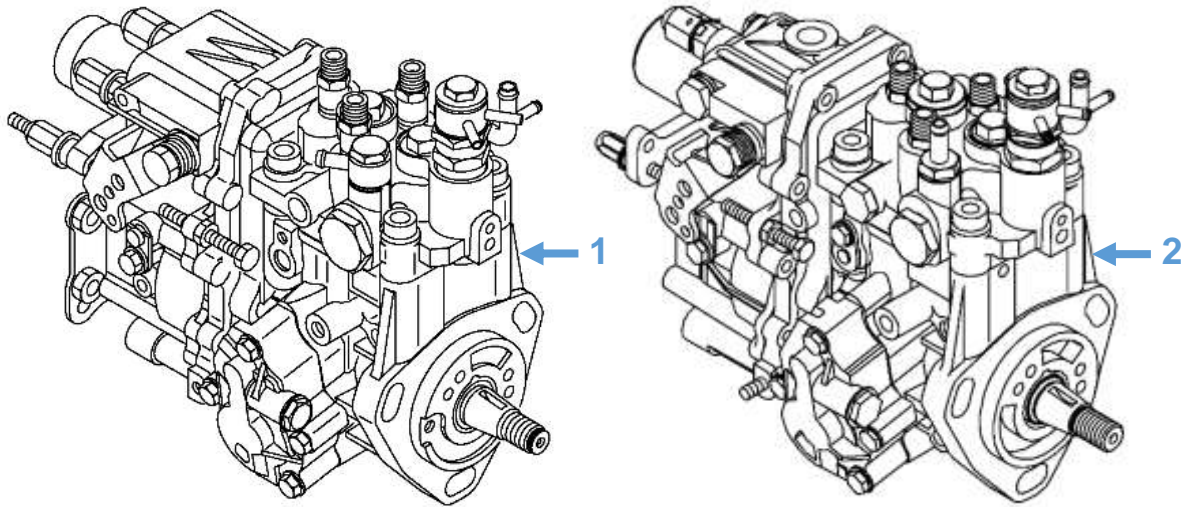

**Engine Parts: Fuel Injection Pump**

Diagram No.	Description	Part No.	Model
1	Fuel Injection Pump	719802-51310	Shire 05 33 Shire 06 33
2	Fuel Injection Pump	719933-51301	Shire 14 32 Shire 14 33

**Engine Parts: Rocker Cover Gasket & Oil Cap**